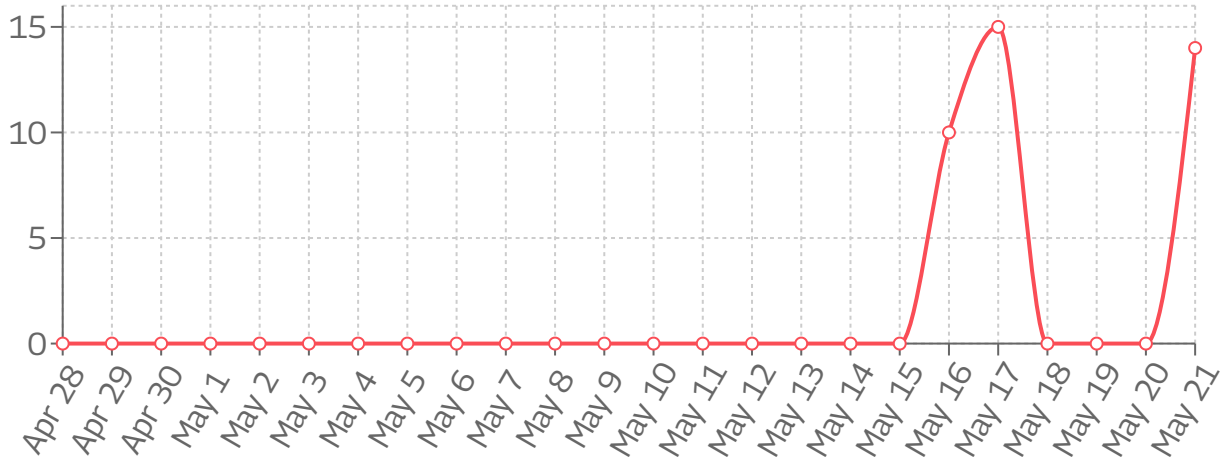

Downtime, today: **0:34:43**

Disconnects, total: **39**

Availability, total: **95.99%**

Downtime, total: **4:24:50**

Latency: **67 ms**

[Open connection log](#)

Realtime stats

Daily stats

disconnects

availability downtime