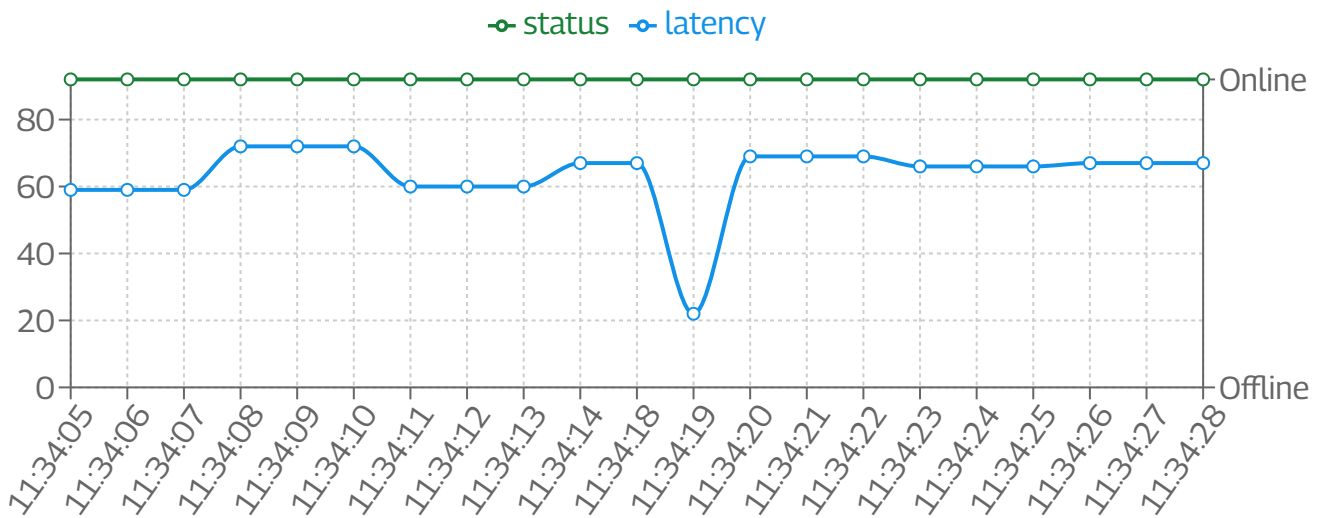

Downtime, today: **0:34:43**

Disconnects, total: **39**

Availability, total: **95.99%**

Downtime, total: **4:24:50**

Latency: **67 ms**

[Open connection log](#)

Realtime stats

Daily stats

disconnects

availability downtime