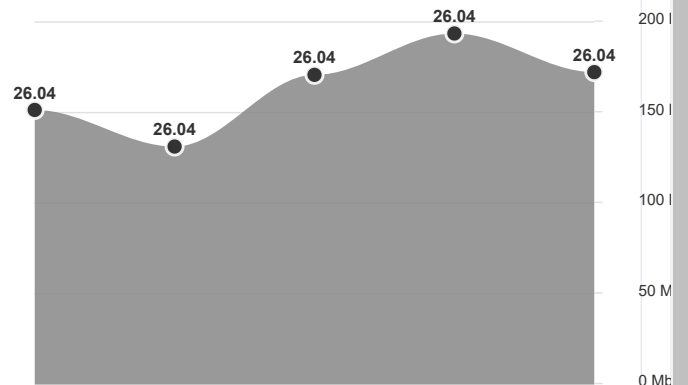

Unfortunately, we could not carry out the measurement from our server to your router

Upload in Mbps

14.3 | 50

Mbps

29 % of your booked fare

ping in ms

30

ms

Speedtest ID : [nkxfwmpTx6py](#)

IP address : [2a02:8109:3d3f:fcac:5831:ea10:81a4:e85c](#)

Provider : Vodafone GmbH

CMTS : Harmonics

Comparison of test results

The result in your home network is not optimal. We have put together some individual optimization tips for your home network.