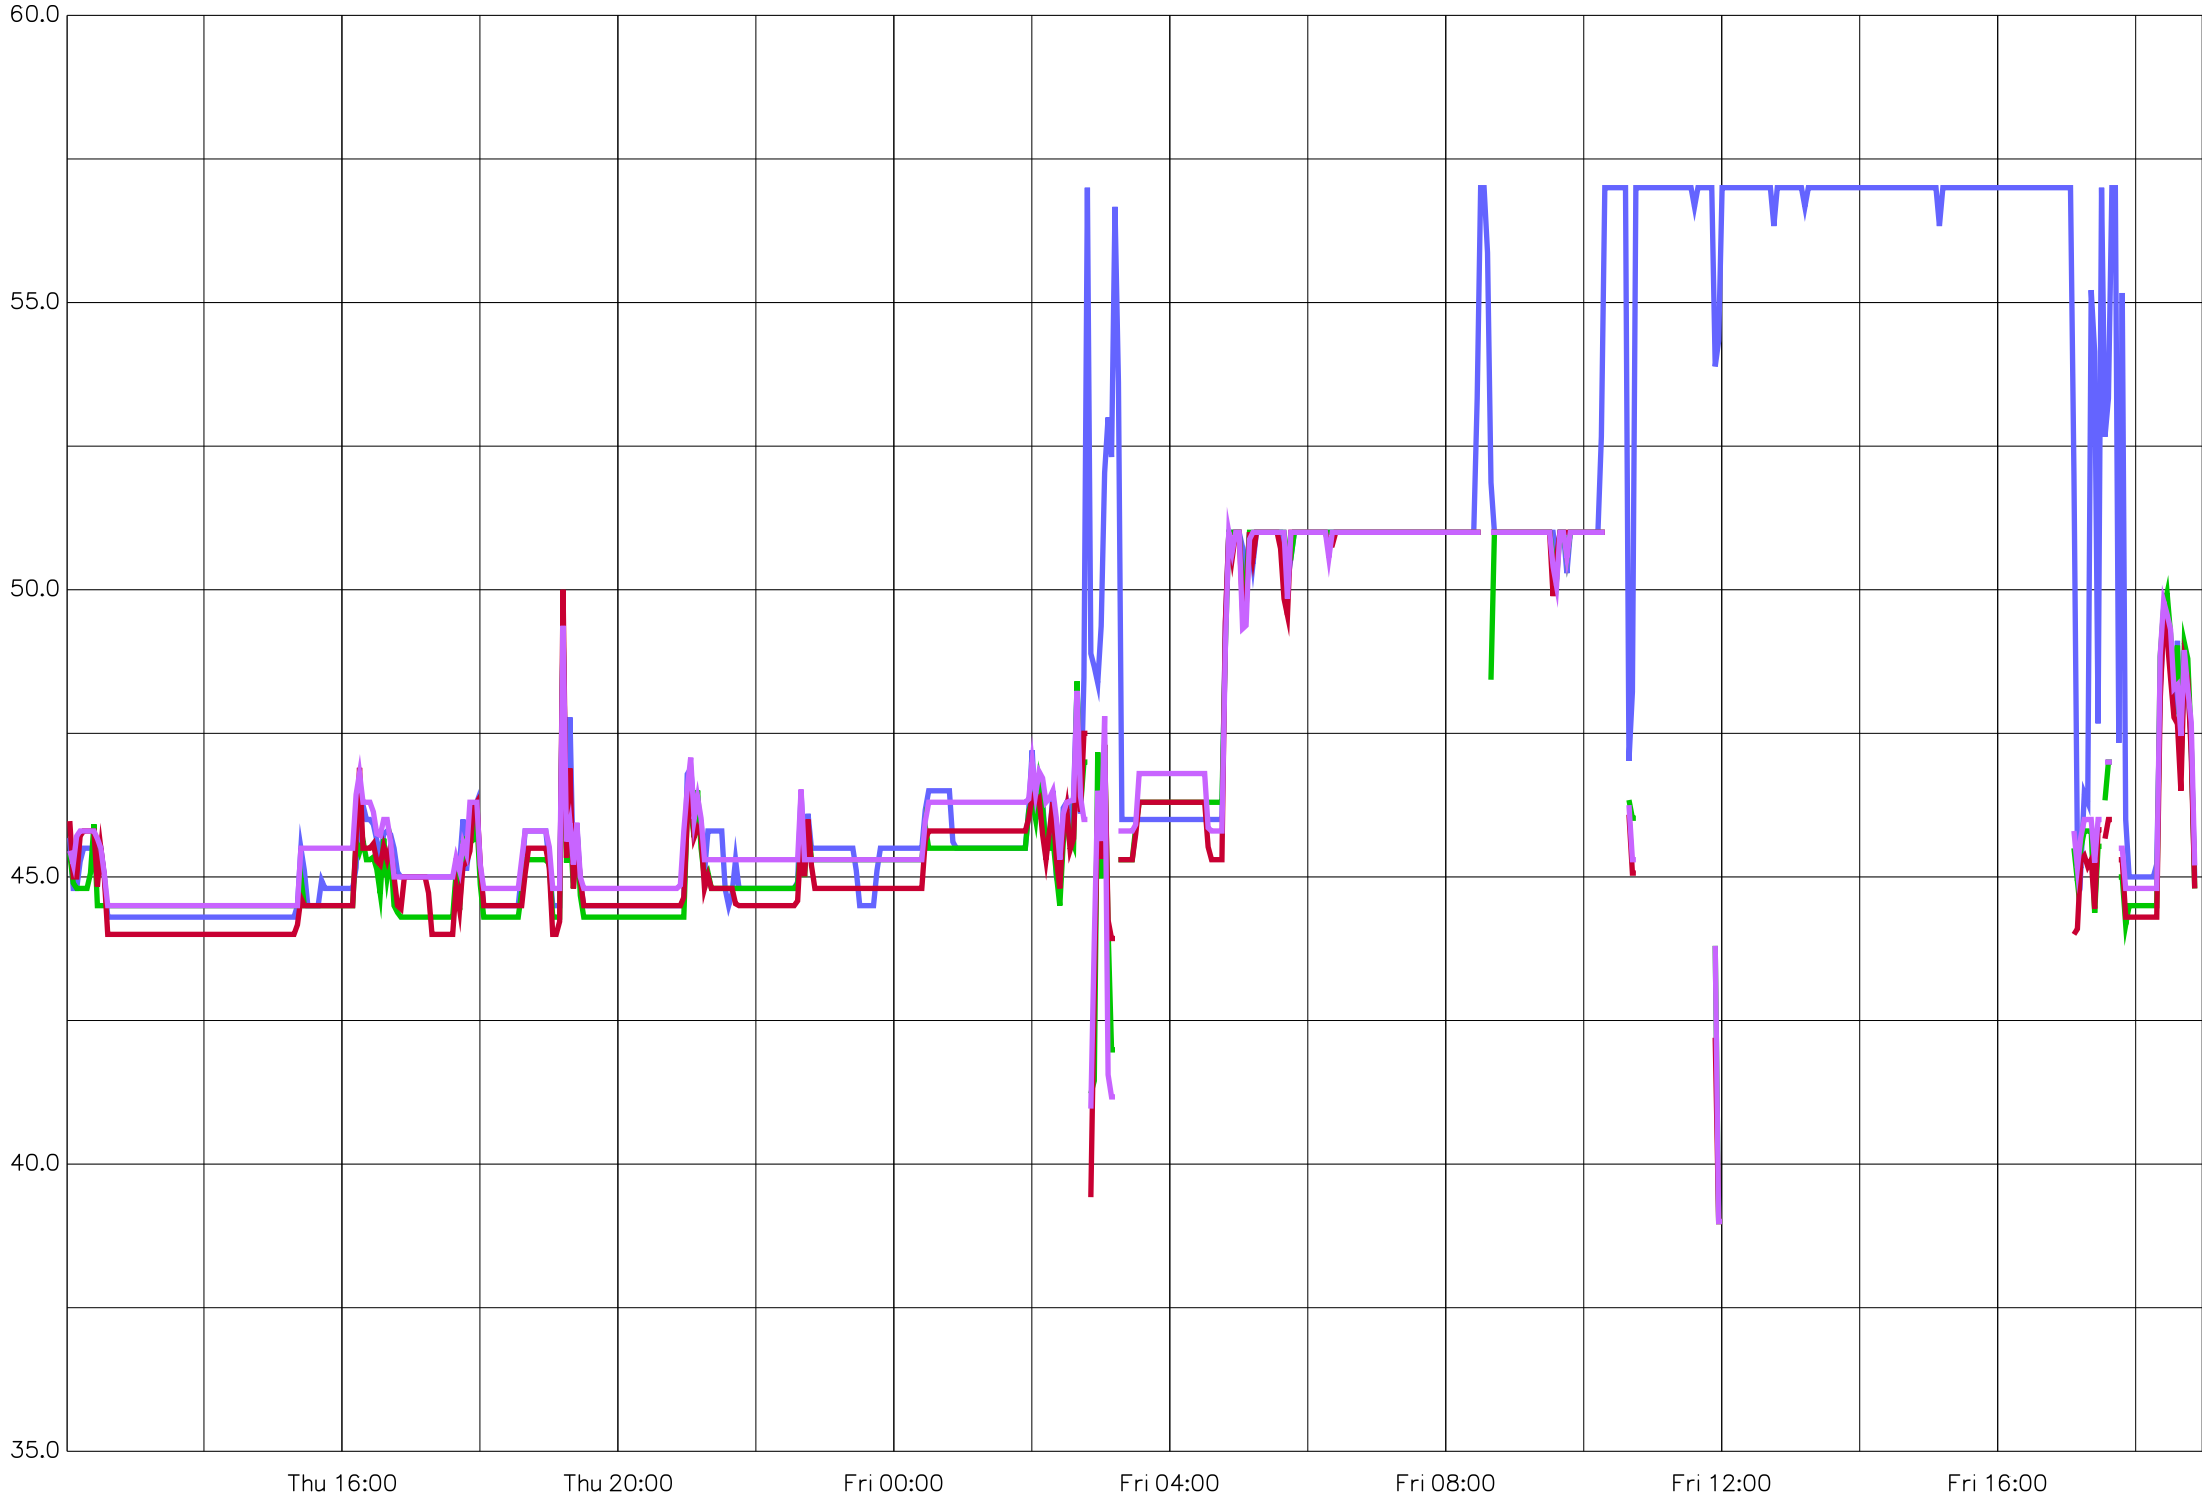

Downstream MSE

Upstream Power Level

Downstream powerLevel