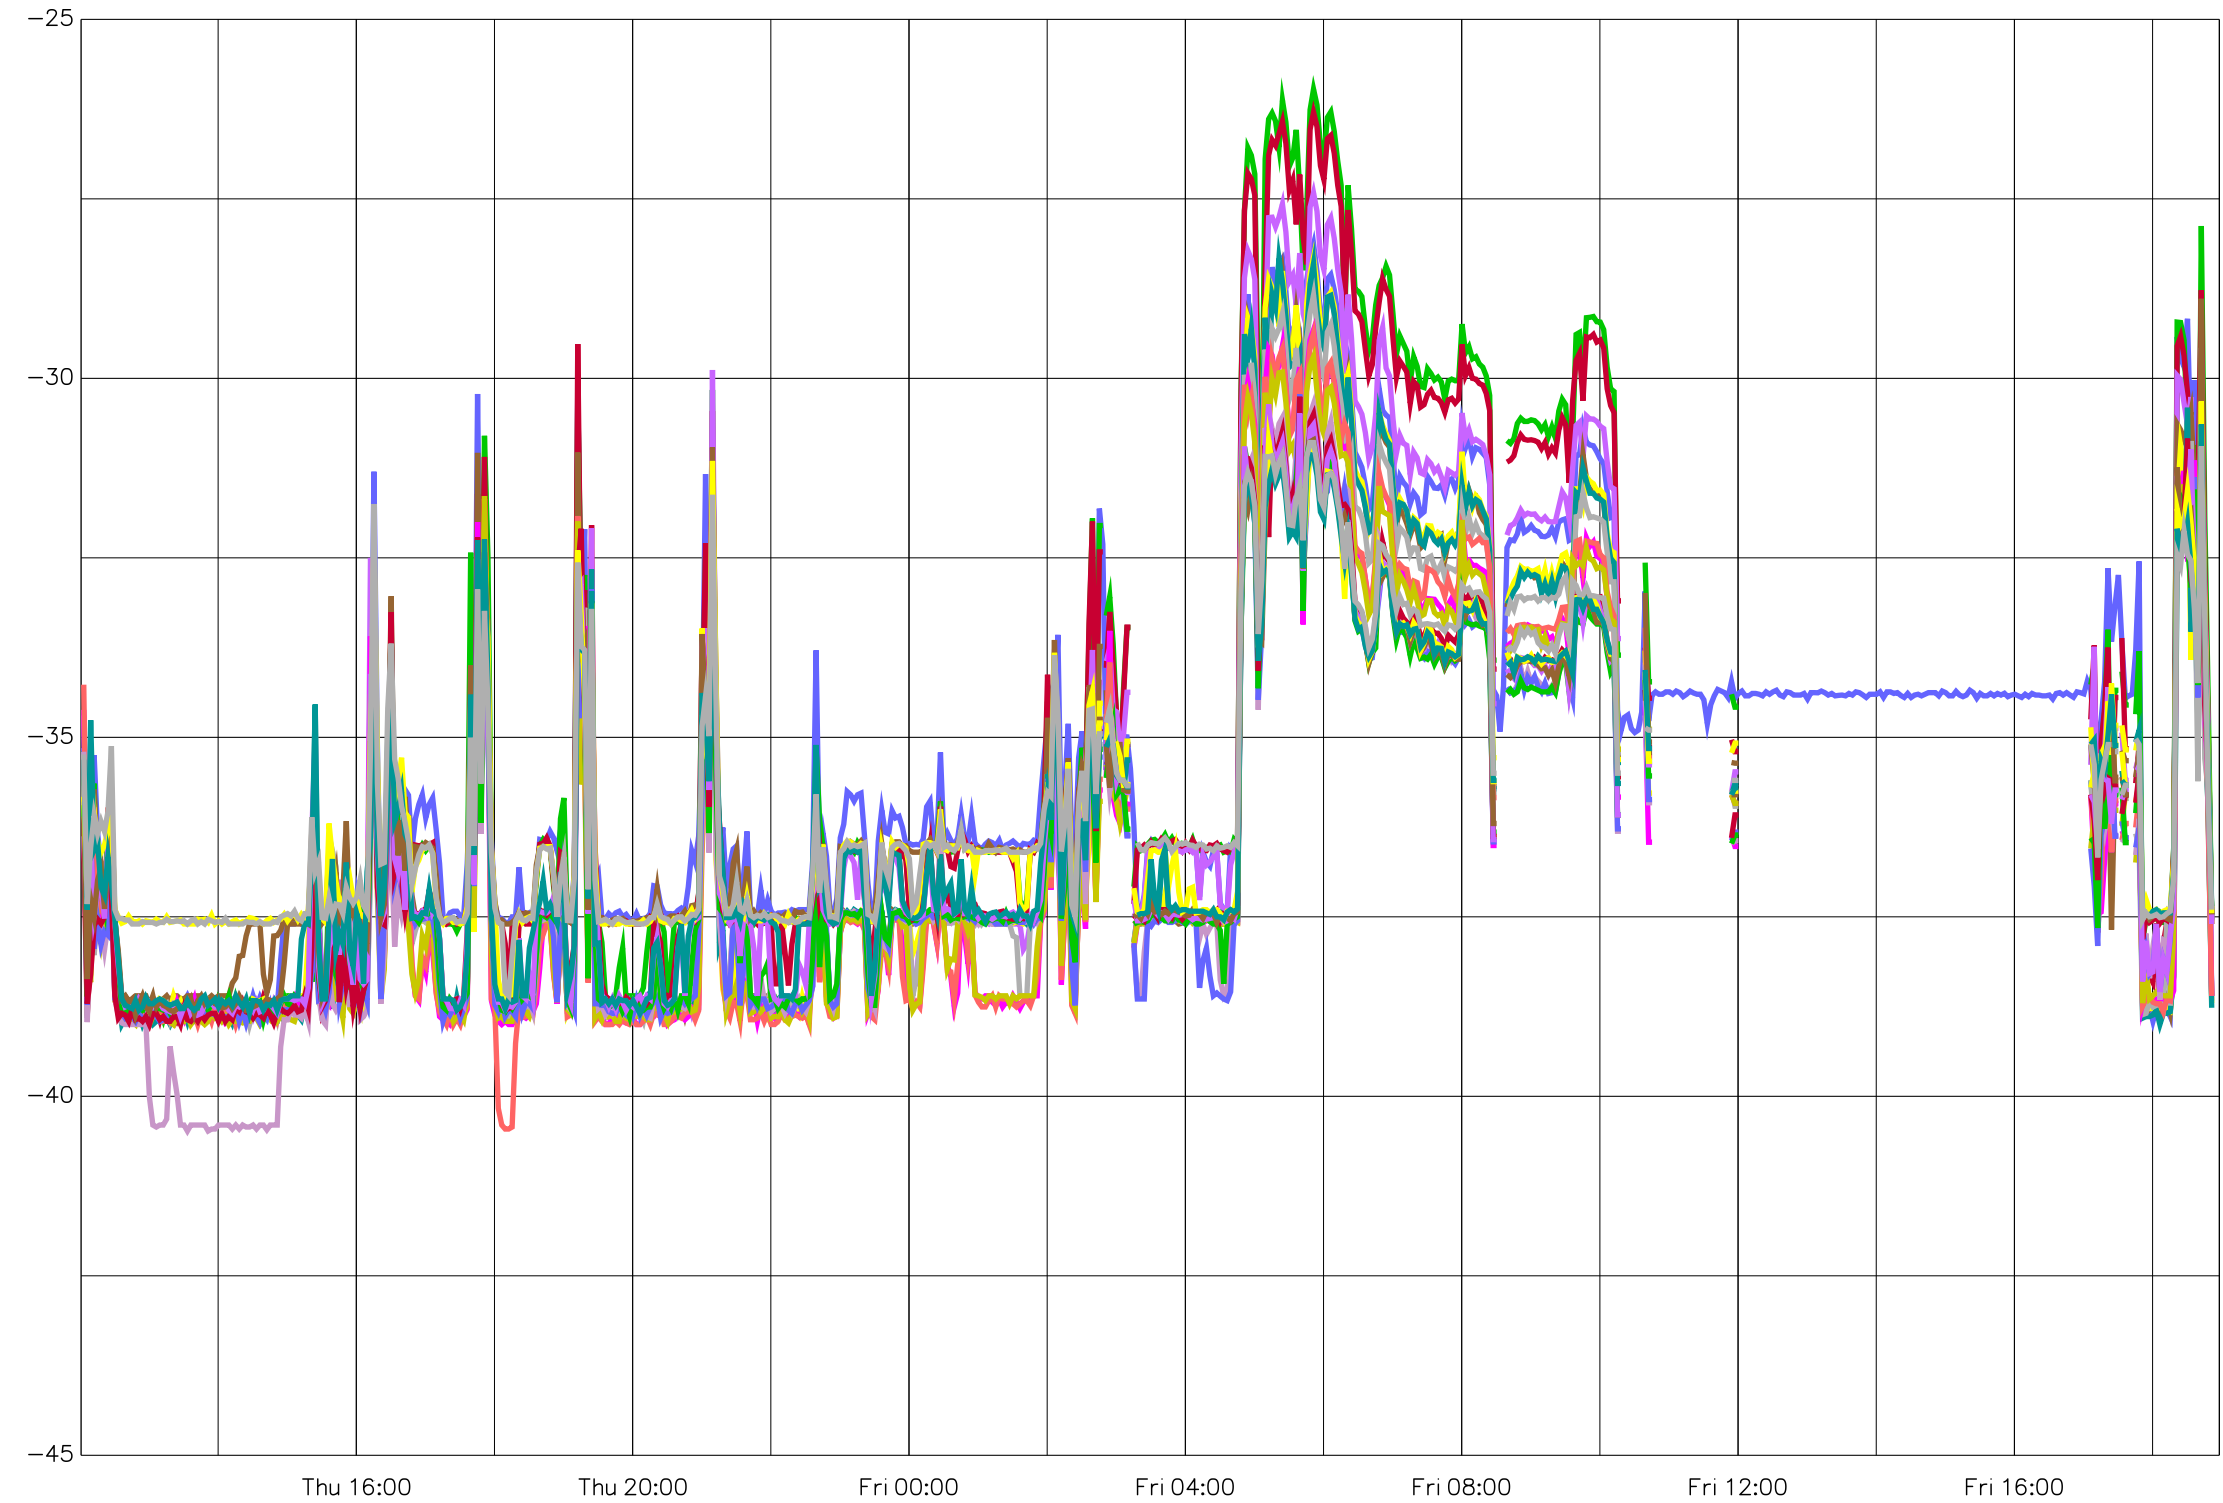

Downstream MSE

Upstream Power Level

Downstream powerLevel