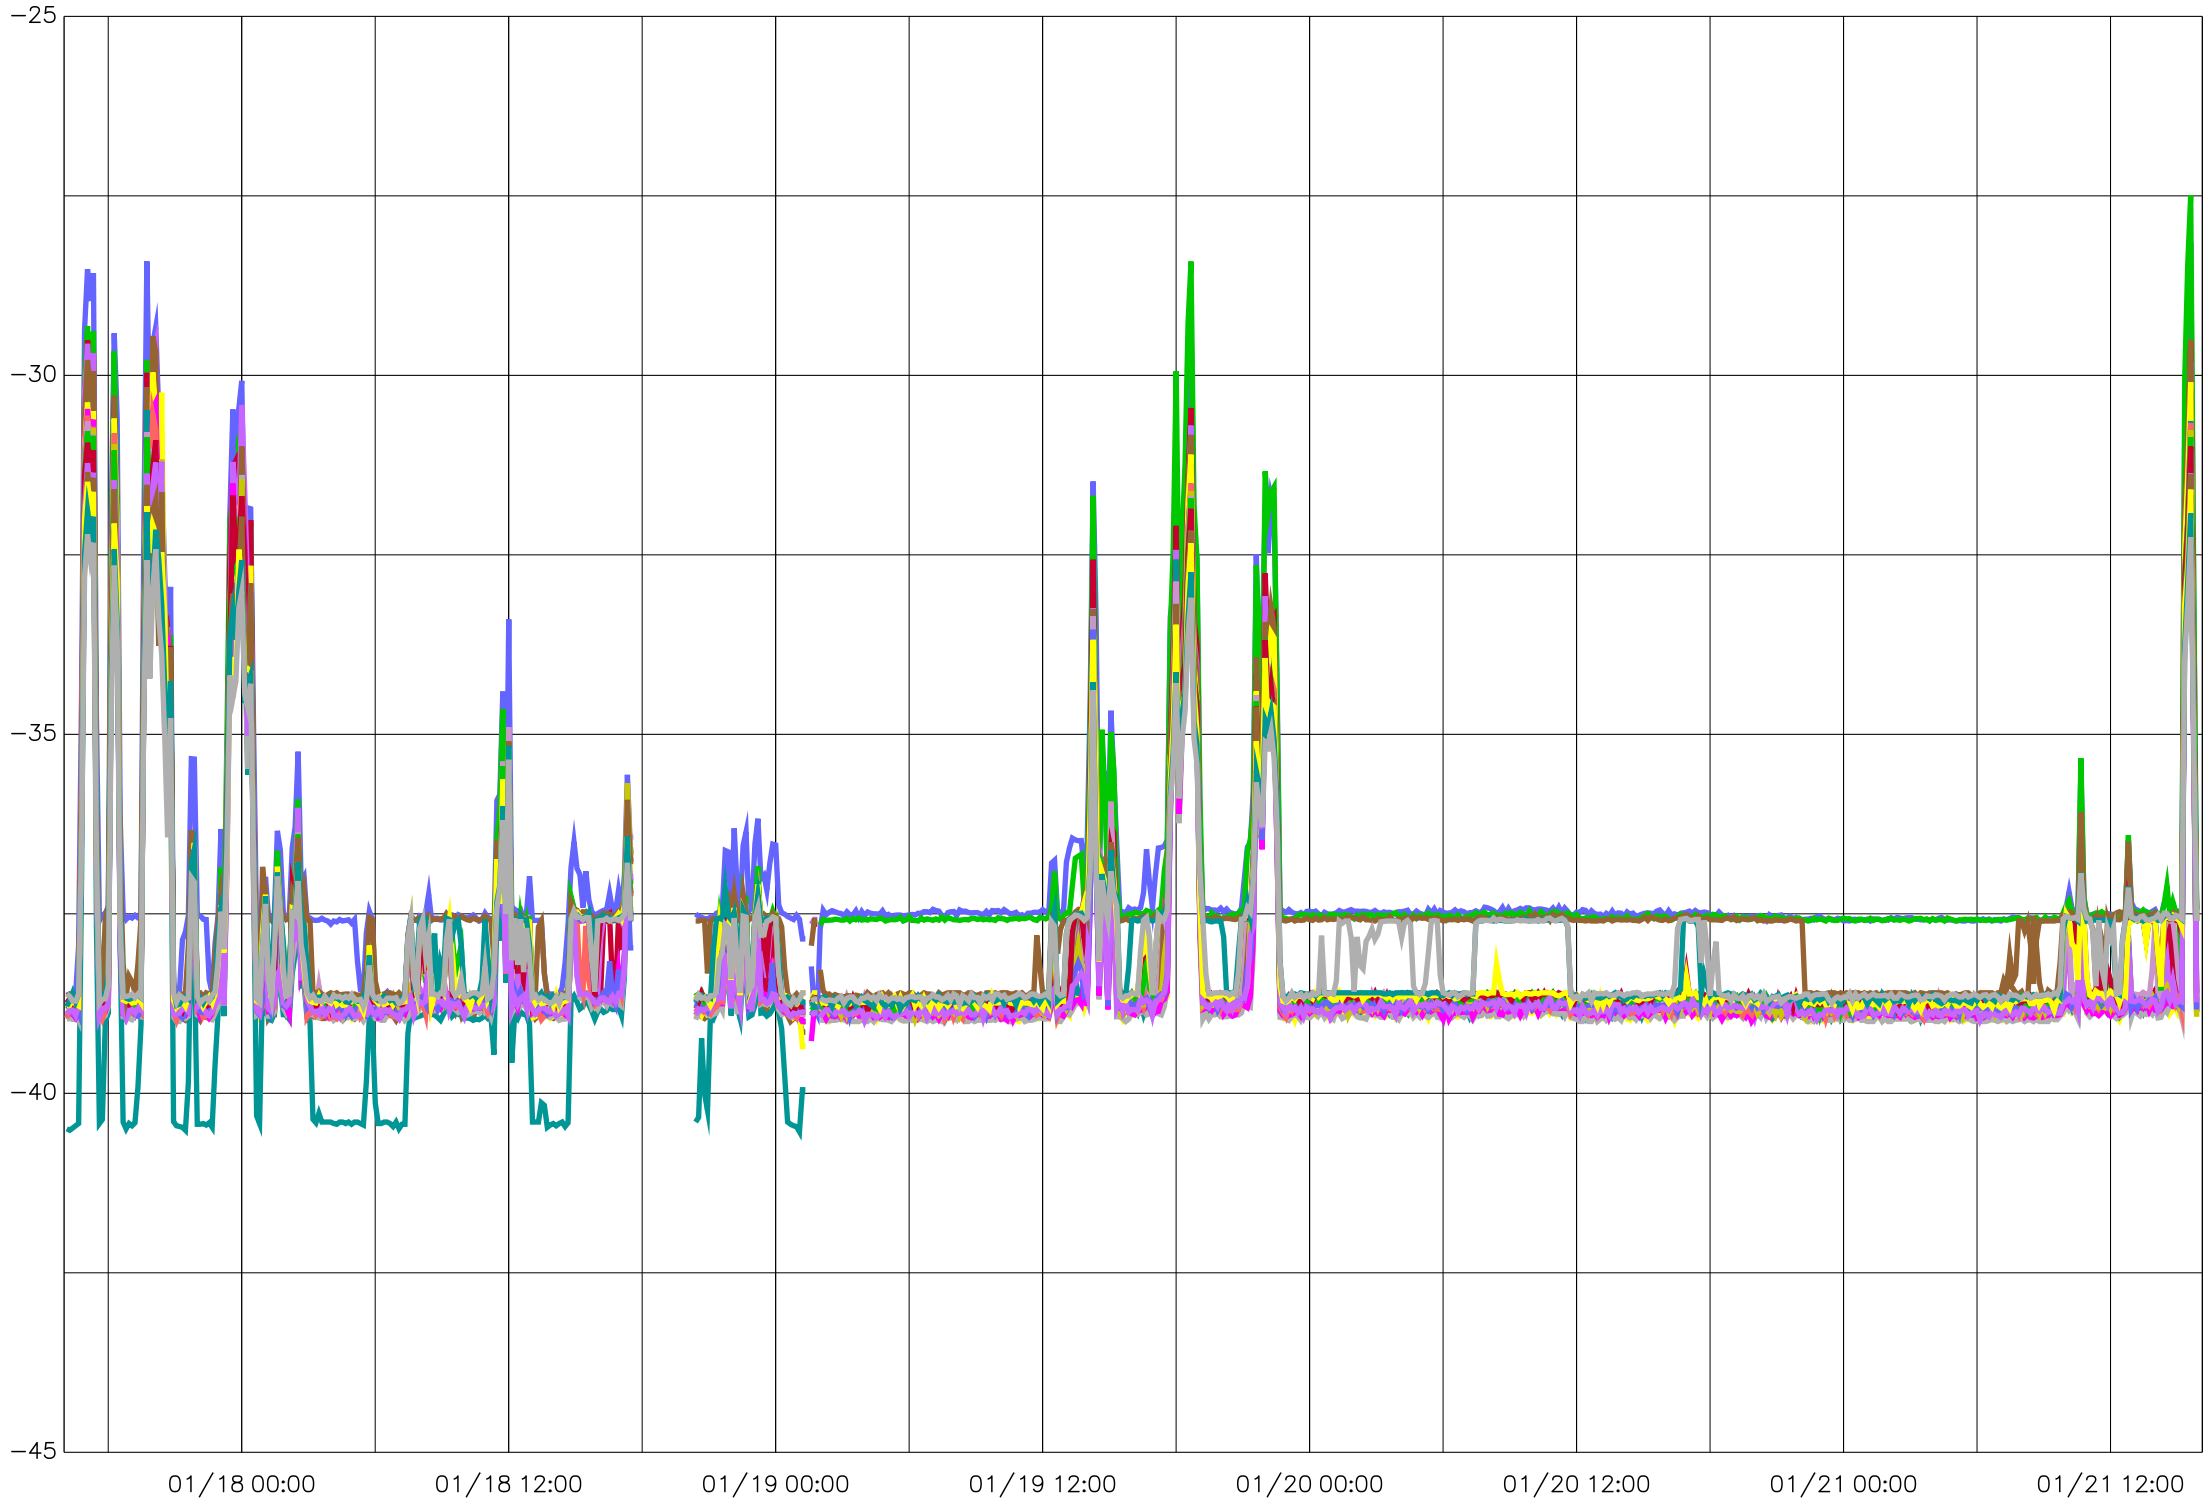

Downstream MSE

Downstream powerLevel

Upstream Power Level