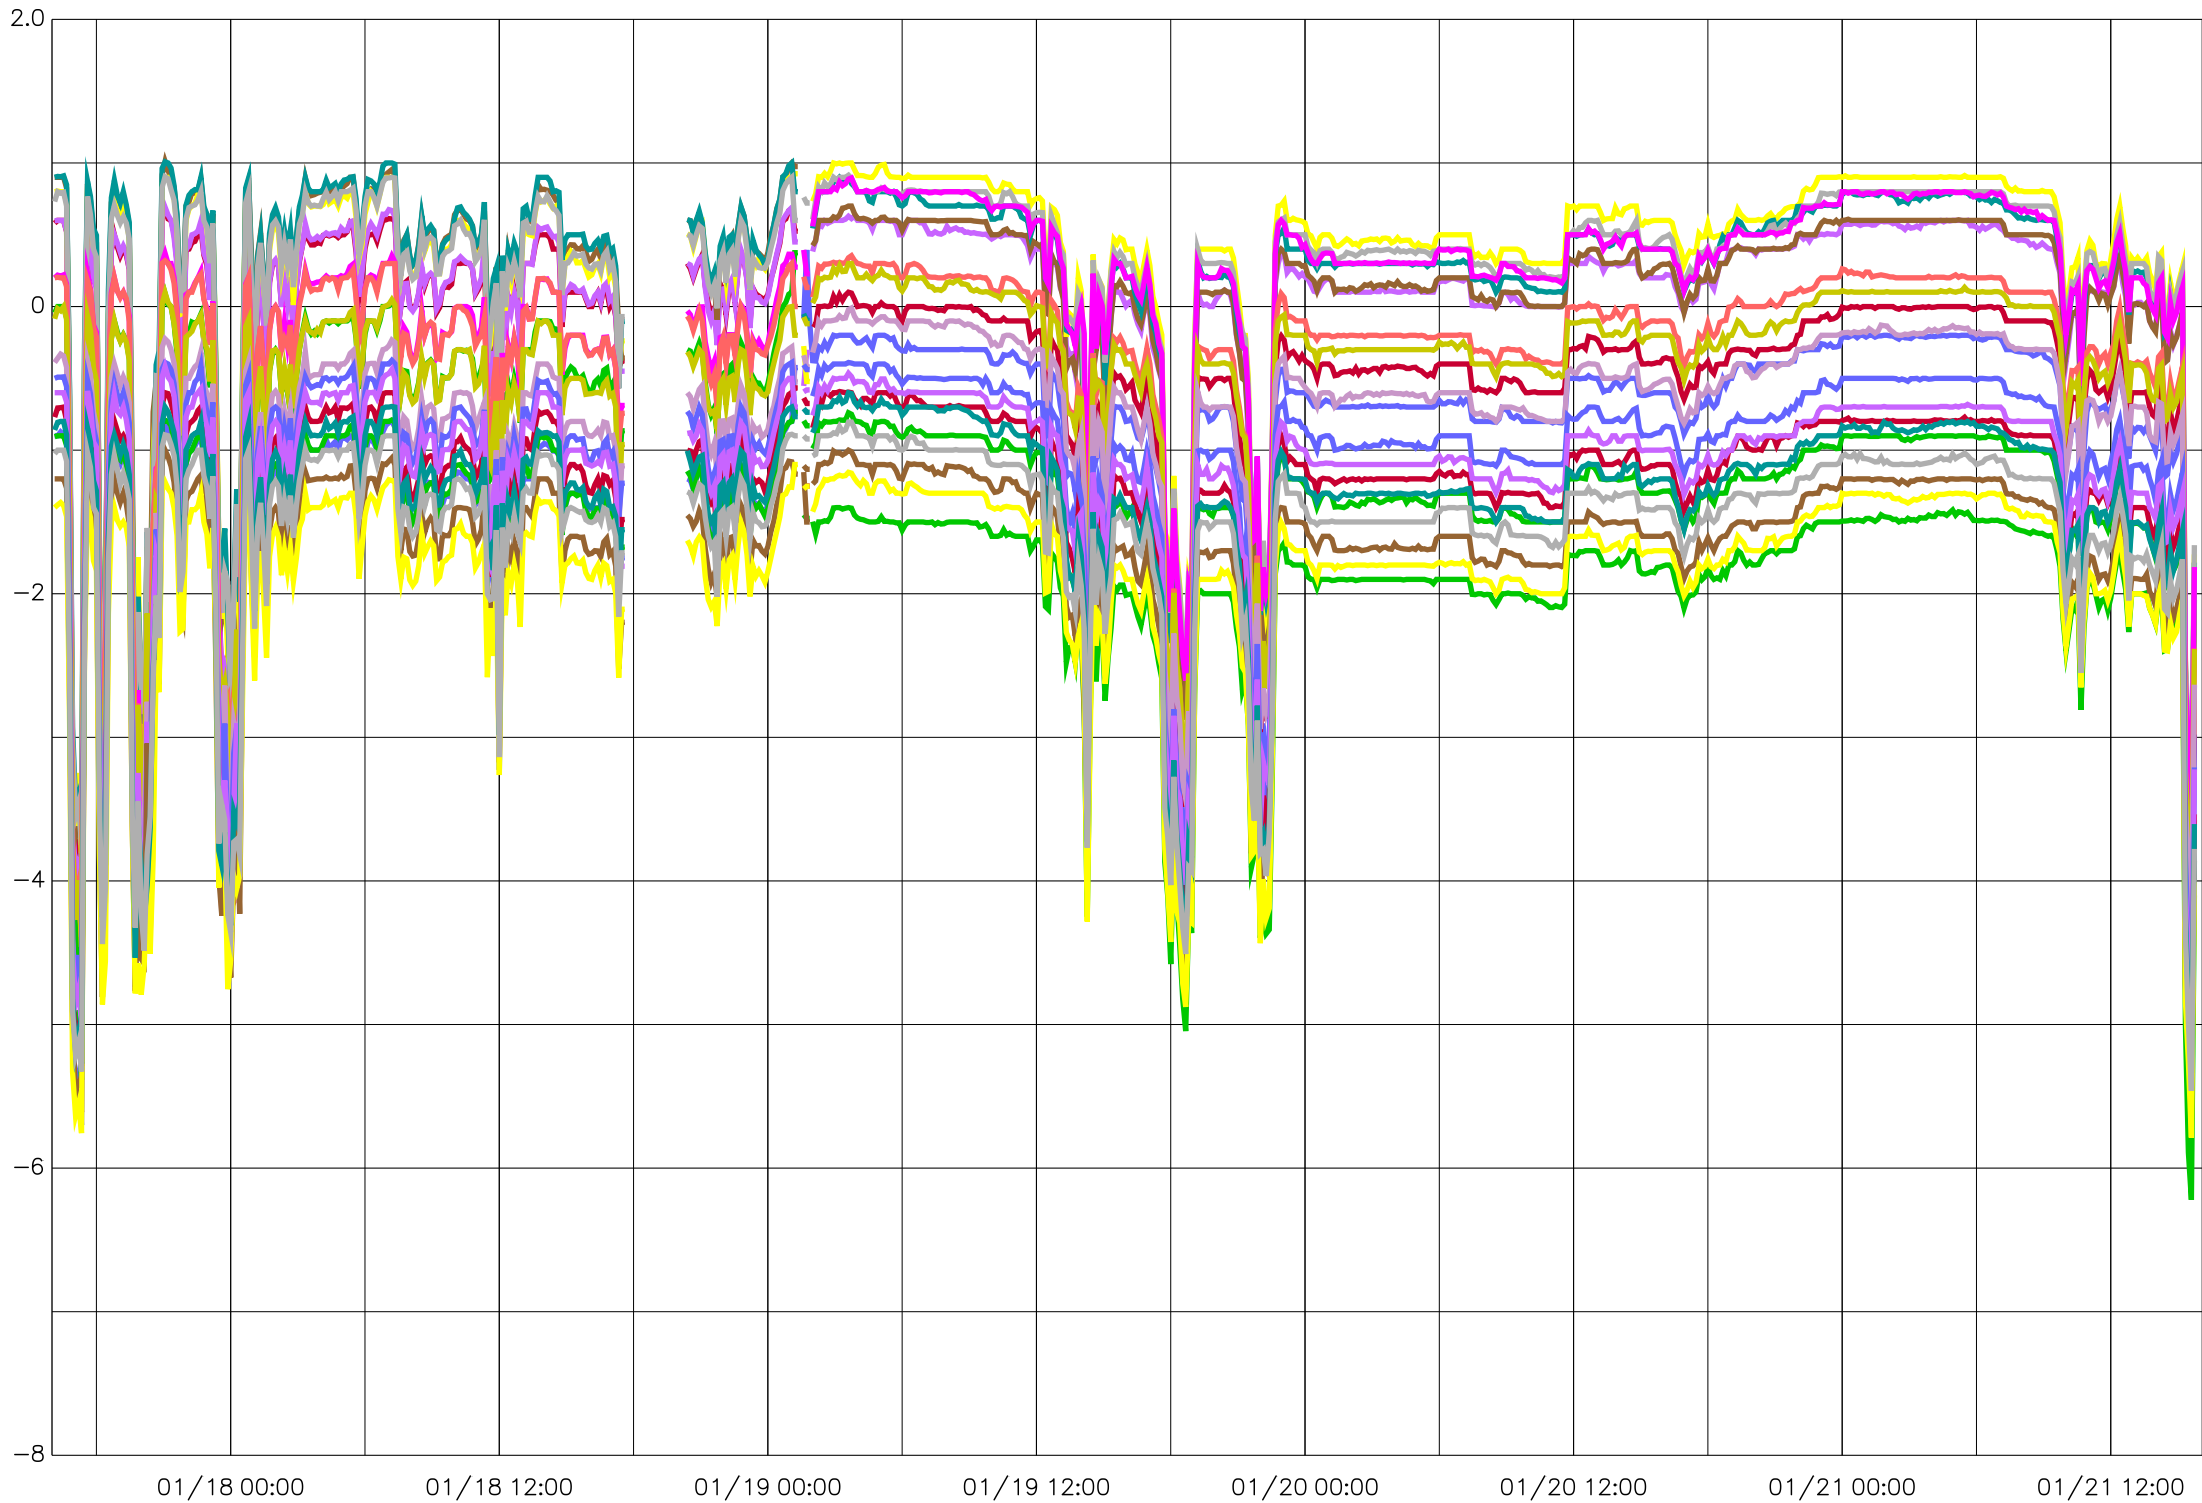

Downstream MSE

Downstream powerLevel

Upstream Power Level