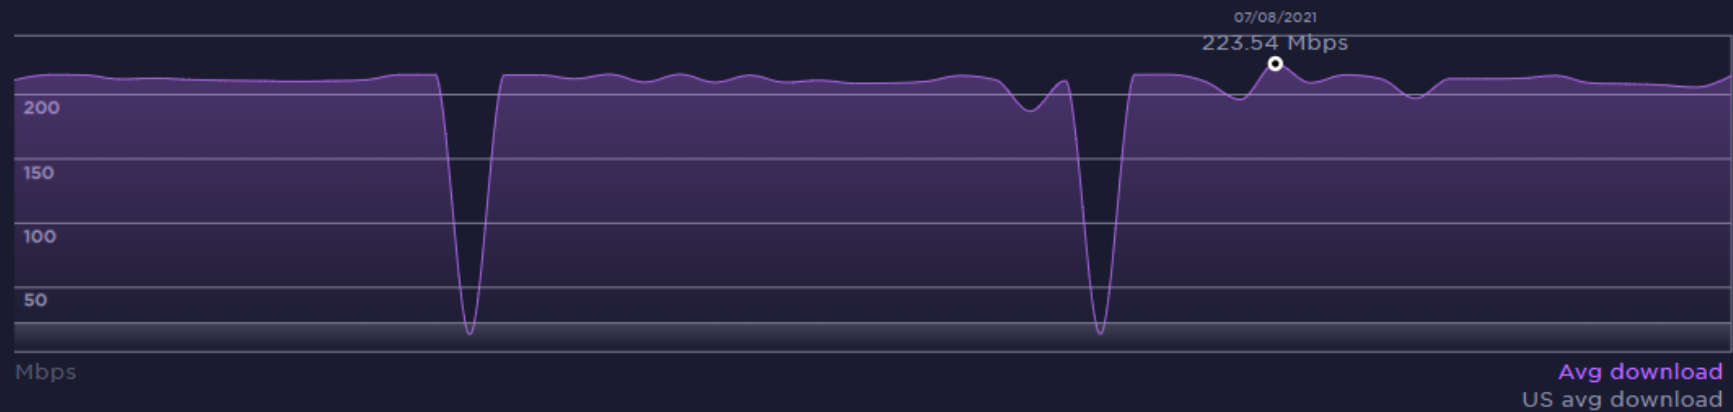

Filter Results

Best Results

⬇️ 223.54 Mbps

⬆️ 50.27 Mbps

⬇️ Download

⬆️ Upload

Unterbrechungen Upload, 28.06.2021

RESULT HISTORY

Take a minute to [Create an Account](#) and easily customize your preferences and manage your results history.

Showing **50/50** results from: **2/2** connections
7/7 hosts
7/7 servers
Since **06/28/2021**