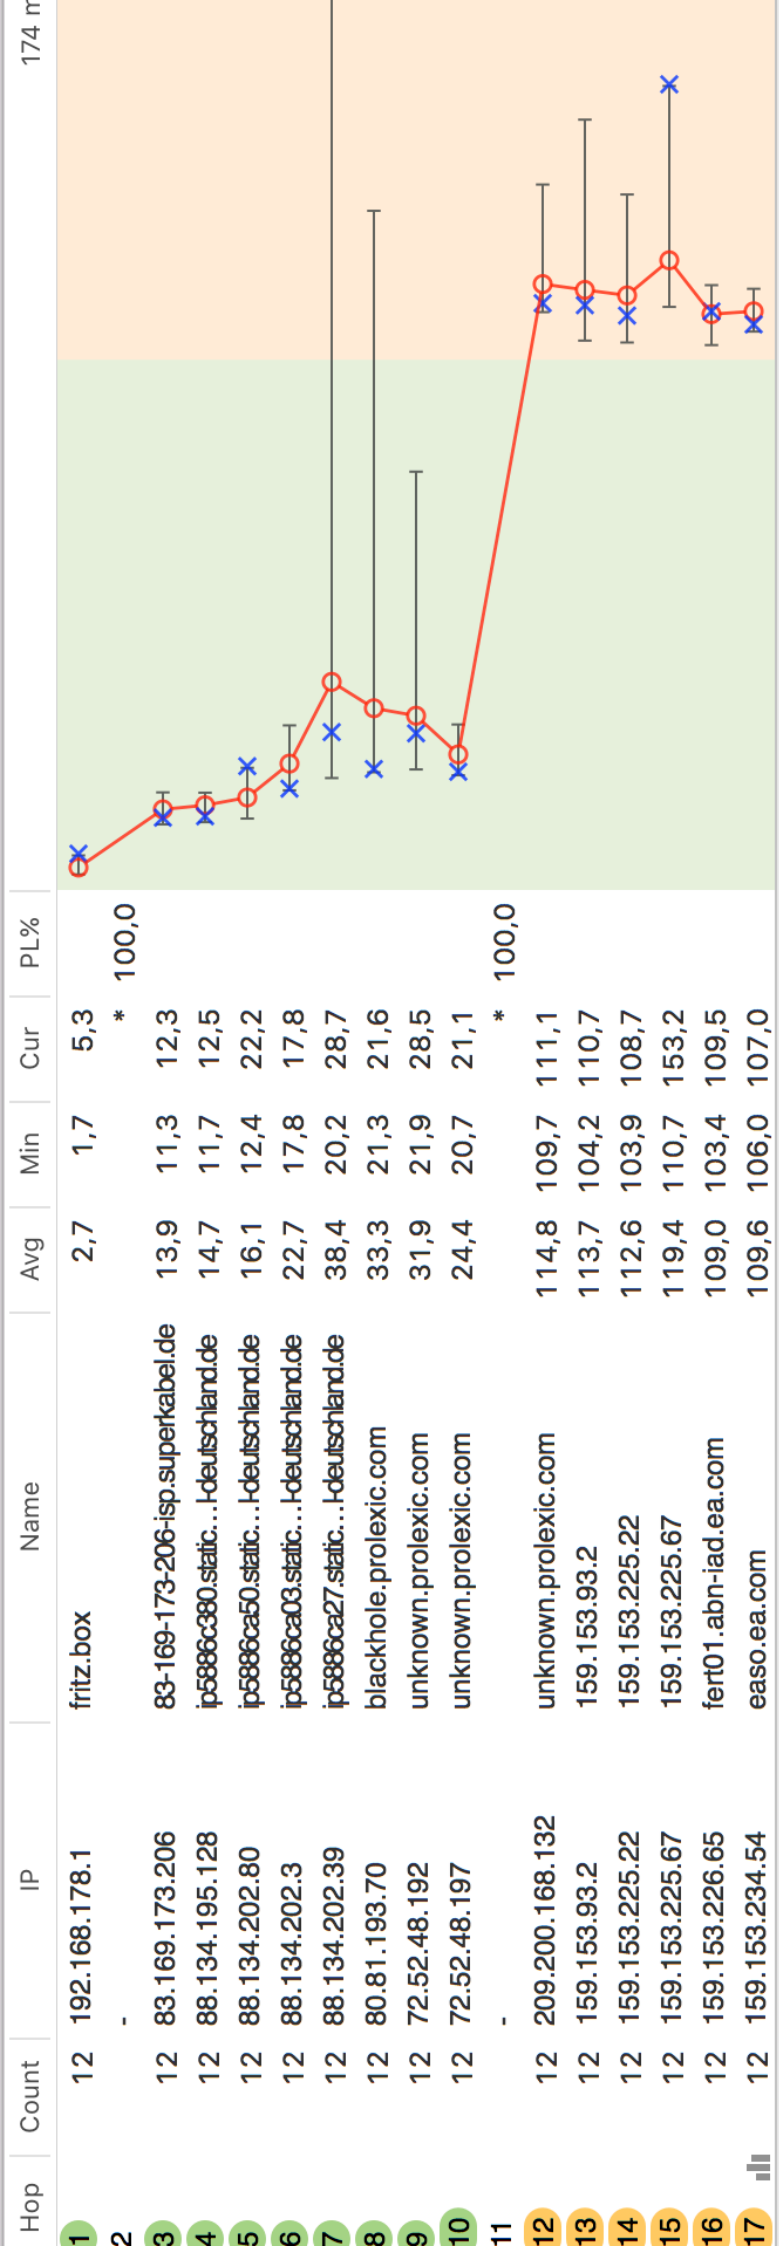

Need more proof for your slow ISP? [Upgrade PingPlotter!](#)

Target: easo.ea.com
 The looked-up name of the host (DNS Name)
 159.153.234.54

2,5 seconds
 Auto
 Focus Time

Round Trip (ms) 109,6 106,0 107,0