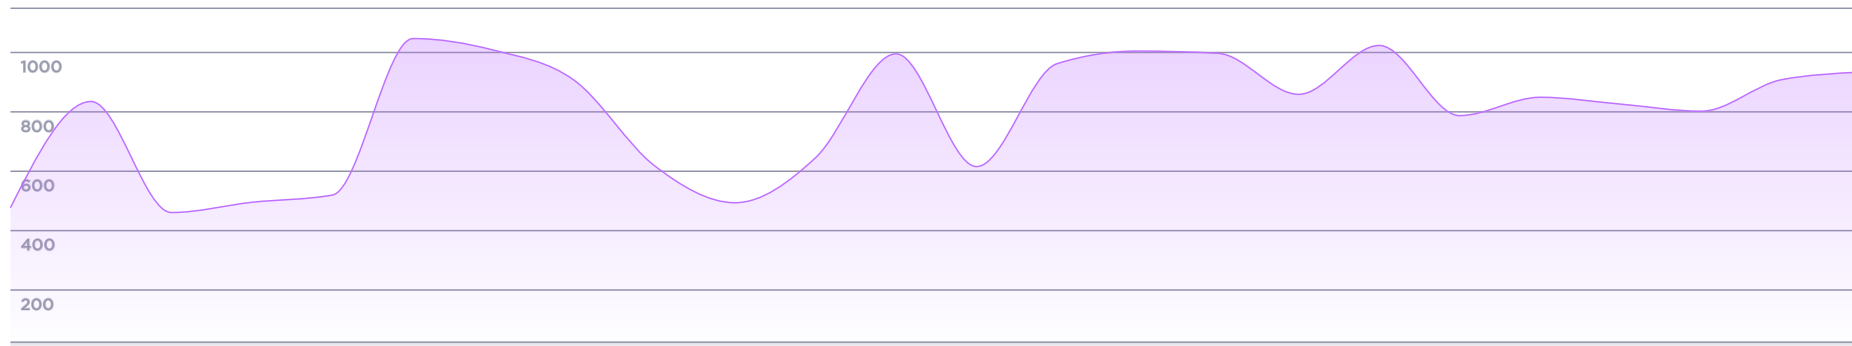

GO

RESULT HISTORY

Take a minute to [Create an Account](#) and easily customize your preferences and manage your results history.

Showing 24/24 results from: 8/8 connections
10/10 hosts
10/10 servers
Since 03/08/2020

Best Results

1044.48 Mbps

51.97 Mbps

Filter Results

Download ☒ Upload

Avg download
US avg download

INDIVIDUAL RESULTS

Export Results

DATE / TIME ▾

PING
ms

DOWNLOAD
Mbps

UPLOAD
Mbps

DISTANCE
mi

LOCATION / SERVER

PROVIDER