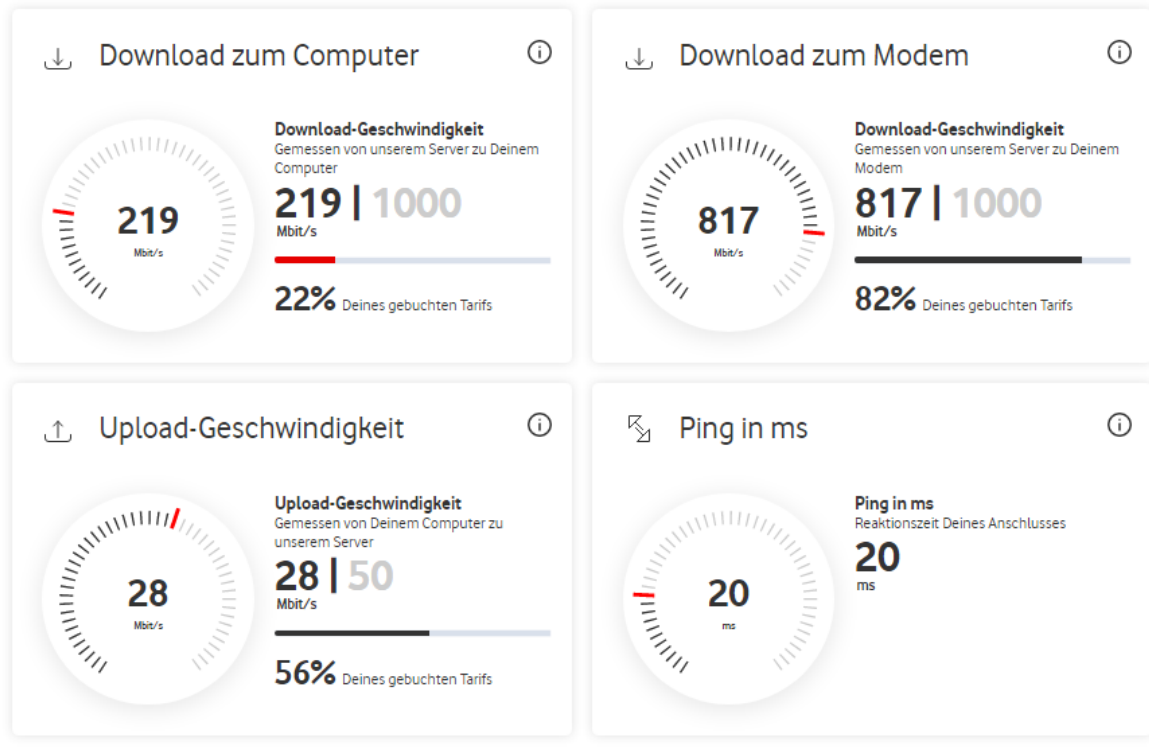

Dein Tarif **1000** Mbit/s Download **50** Mbit/s Upload

Deine Ergebnisse im Überblick