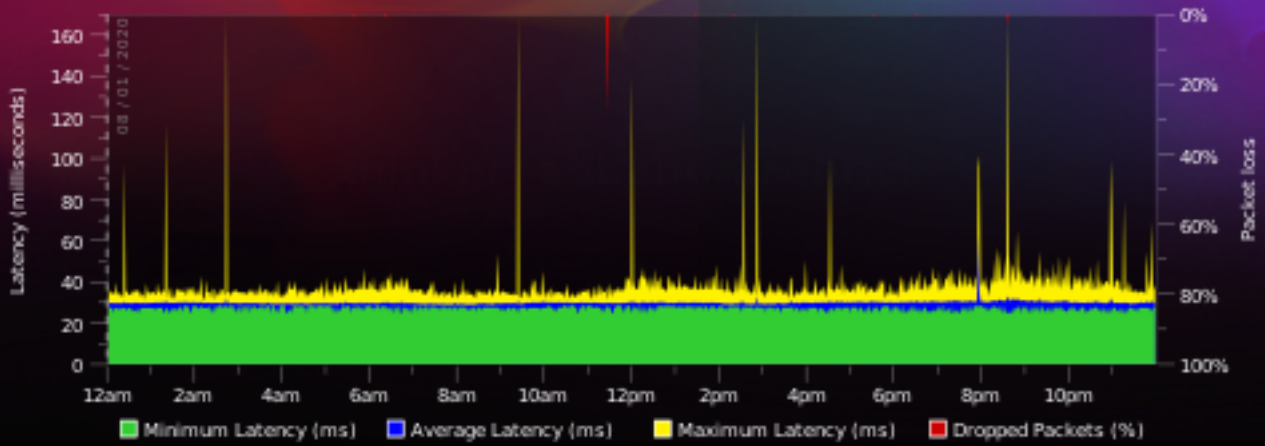

# flxhome - 1000 @casa VFKDG

(cf74b158db15caad818fc85622ba22b020080e93)

[www.thinkbroadband.com/ping](http://www.thinkbroadband.com/ping)

**B** FBK000  
CGM  
FireBrick.co.uk

thinkbroadband®