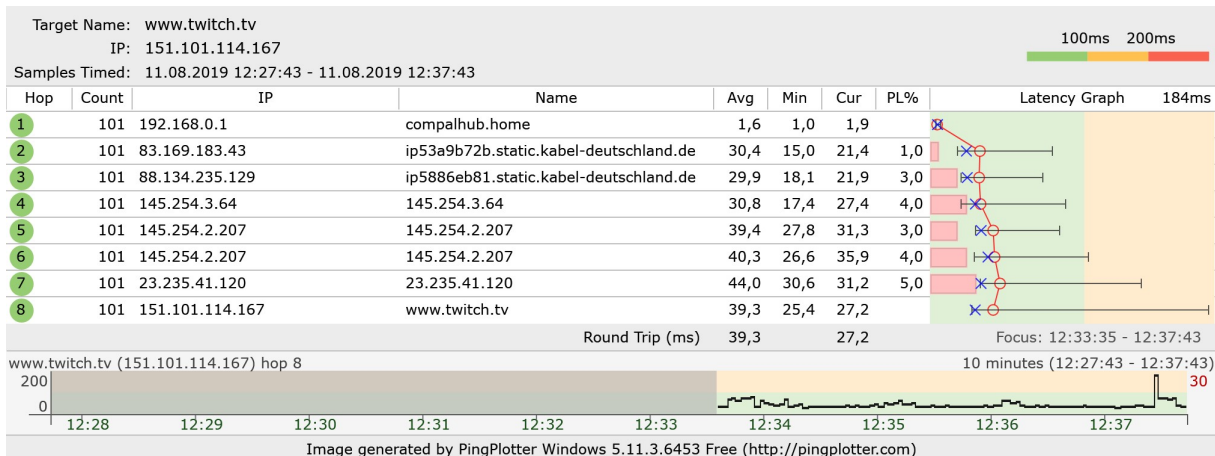

Image generated by PingPlotter Windows 5.11.3.6453 Free (<http://pingplotter.com>)