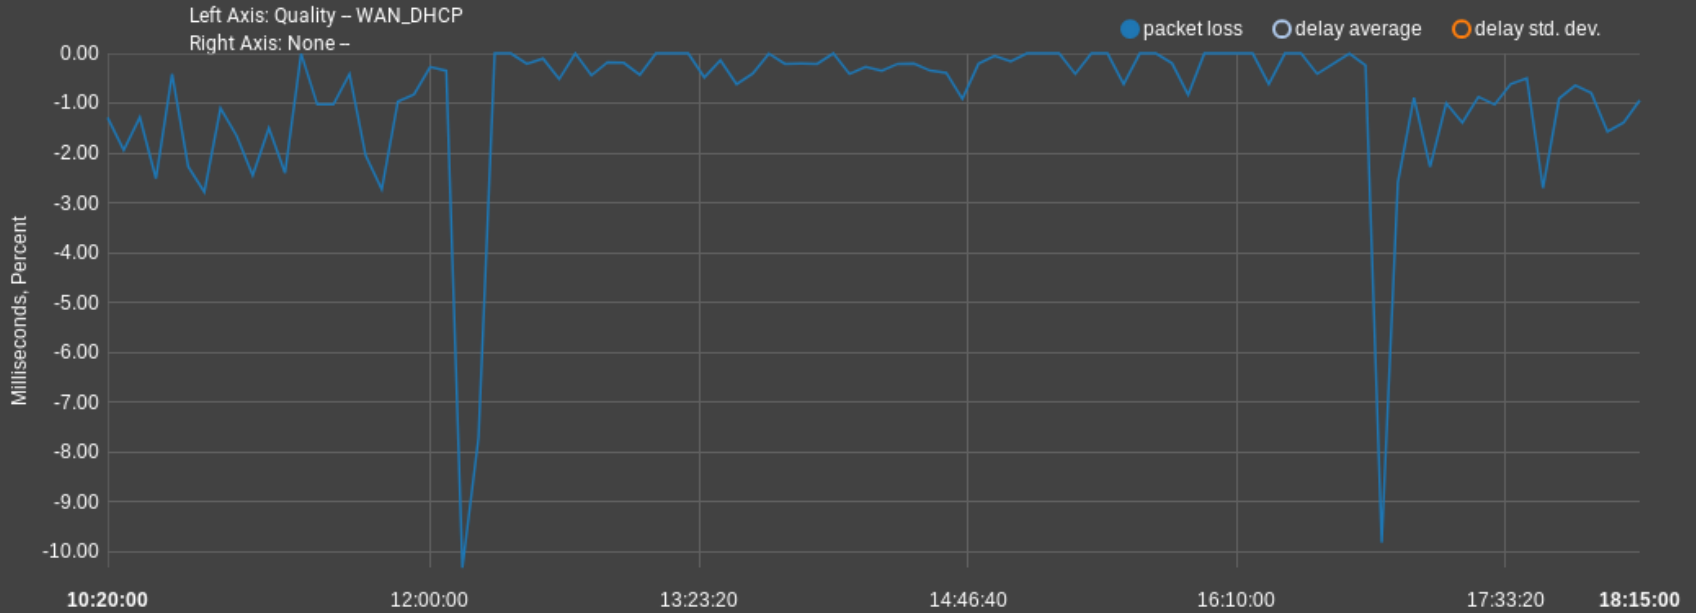

Graph Type

On

Inverse

Never

Refresh Interval

Settings

Display Advanced

Update Graphs

Interactive Graph

Data Summary

	Minimum	Average	Maximum	Last	95th Percentile
packet loss	0.00 %	0.94 %	10.32 %	0.94 %	
delay average	14.10 ms	23.71 ms	114.69 ms	15.70 ms	
delay std. dev.	8.28 ms	18.58 ms	118.24 ms	13.18 ms	

Settings

Left Axis

Quality

Category

WAN_DHCP

Graph

Right Axis

None

Category

Graph

Options

1 Day

Time Period

5 Minutes

Resolution

Line