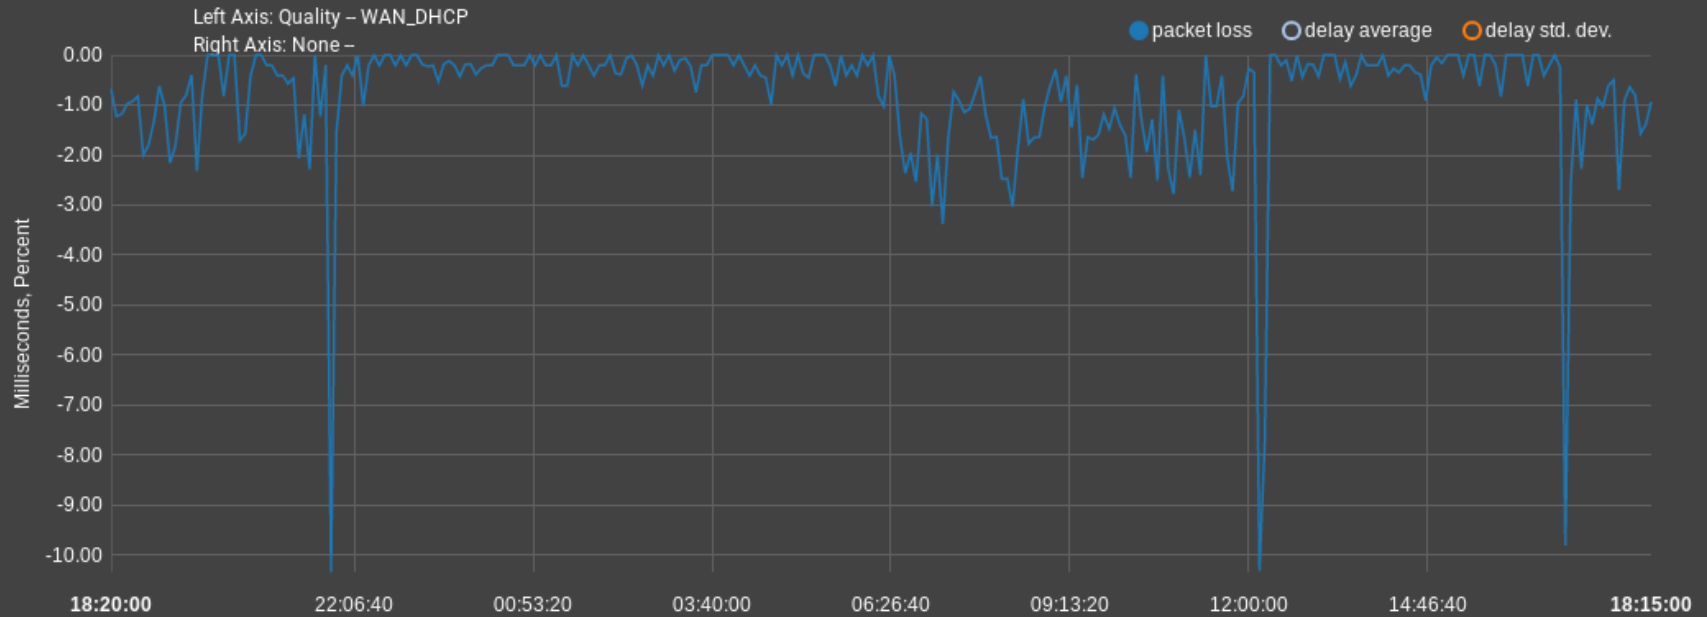

Category

Graph

Options

1 Day

Time Period

5 Minutes

Resolution

Line

Graph Type

On

Inverse

Never

Refresh Interval

Settings

Display Advanced

Update Graphs

Interactive Graph

Data Summary

	Minimum	Average	Maximum	Last	95th Percentile
packet loss	0.00 %	0.80 %	10.34 %	0.94 %	
delay average	13.63 ms	18.04 ms	114.69 ms	15.70 ms	
delay std. dev.	8.08 ms	15.31 ms	118.24 ms	13.18 ms	

Settings

Left Axis: Category: Graph

Right Axis: Category:

Options: Time Period Resolution Graph Type Inverse Refresh Interval

Settings:

Interactive Graph

Data Summary

	Minimum	Average	Maximum	Last	95th Percentile
packet loss	0.00 %	0.72 %	3.94 %	1.13 %	
delay average	11.76 ms	15.83 ms	62.47 ms	15.34 ms	
delay std. dev.	9.44 ms	13.64 ms	43.59 ms	12.86 ms	