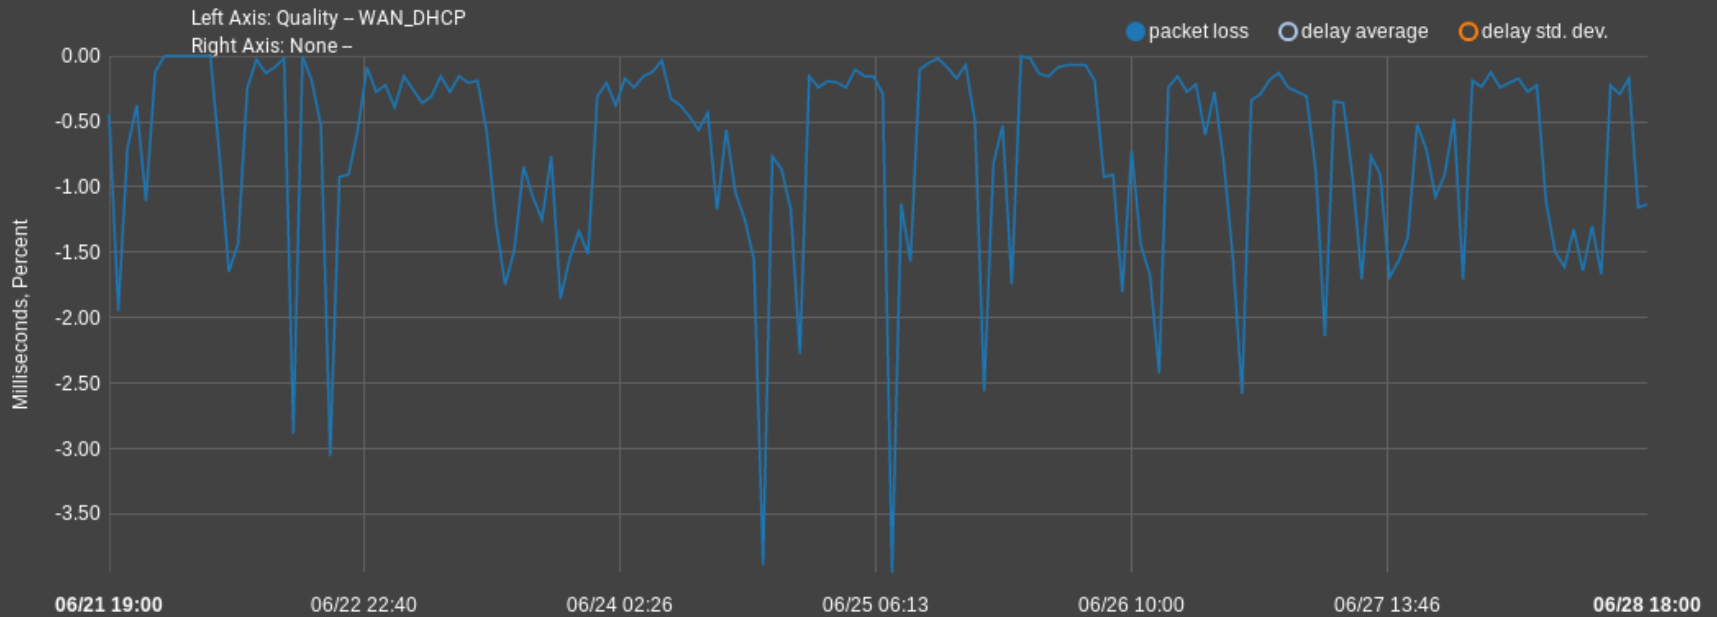

Interactive Graph

Data Summary

	Minimum	Average	Maximum	Last	95th Percentile
packet loss	0.00 %	0.80 %	10.34 %	0.94 %	
delay average	13.63 ms	18.04 ms	114.69 ms	15.70 ms	
delay std. dev.	8.08 ms	15.31 ms	118.24 ms	13.18 ms	

Settings

Left Axis: Category: Graph

Right Axis: Category:

Options: Time Period Resolution Graph Type Inverse Refresh Interval

Settings:

Interactive Graph

Data Summary

	Minimum	Average	Maximum	Last	95th Percentile
packet loss	0.00 %	0.72 %	3.94 %	1.13 %	
delay average	11.76 ms	15.83 ms	62.47 ms	15.34 ms	
delay std. dev.	9.44 ms	13.64 ms	43.59 ms	12.86 ms	