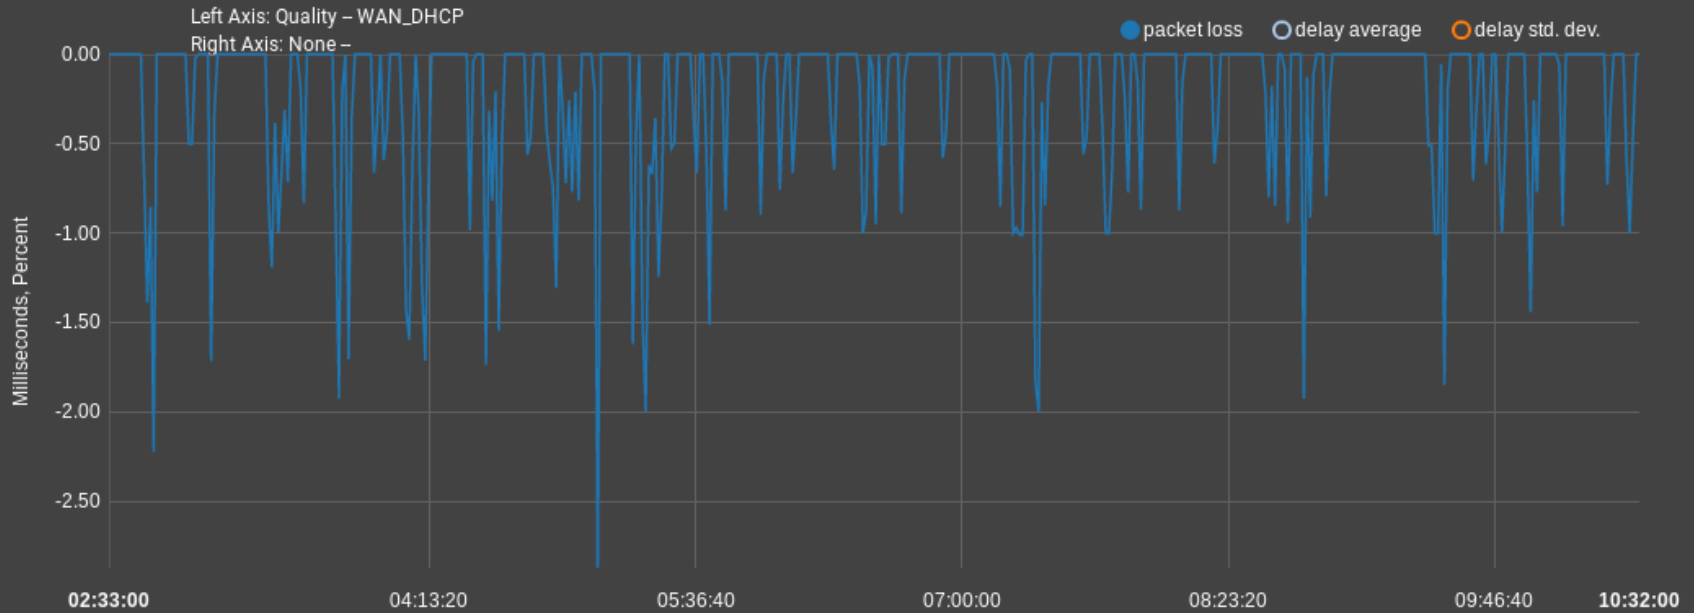

Category

Graph

Options

8 Hours

Time Period

1 Minute

Resolution

Line

Graph Type

On

Inverse

Never

Refresh Interval

Settings

Display Advanced

Update Graphs

Interactive Graph

Data Summary

	Minimum	Average	Maximum	Last	95th Percentile
packet loss	0.00 %	0.23 %	2.87 %	0.00 %	
delay average	12.80 ms	15.05 ms	26.29 ms	16.67 ms	
delay std. dev.	3.74 ms	12.17 ms	25.41 ms	17.08 ms	