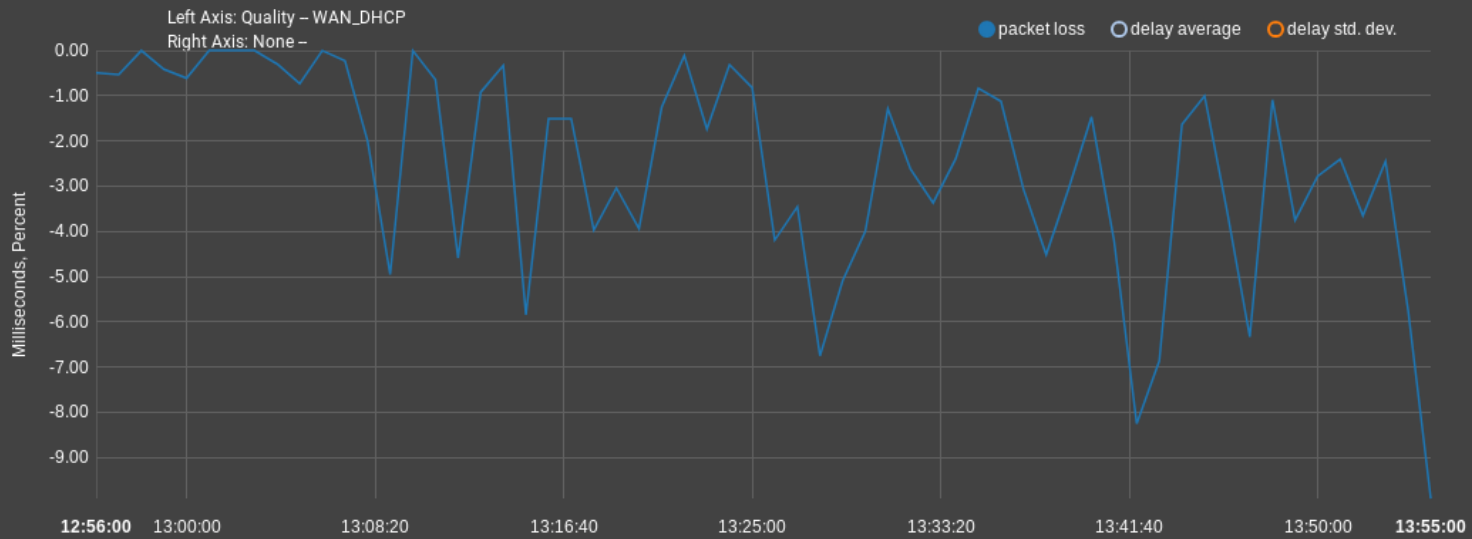

Settings

Left Axis Quality WAN_DHCP
Category Graph

Right Axis None
Category Graph

Options 1 Hour 1 Minute Line On Never
Time Period Resolution Graph Type Inverse Refresh Interval

Settings [Display Advanced](#)

[Update Graphs](#)

Interactive Graph

Data Summary

	Minimum	Average	Maximum	Last	95th Percentile
packet loss	0.00 %	2.53 %	9.91 %	9.91 %	
delay average	11.63 ms	18.95 ms	71.99 ms	67.03 ms	
delay std. dev.	6.96 ms	25.35 ms	170.68 ms	151.03 ms	